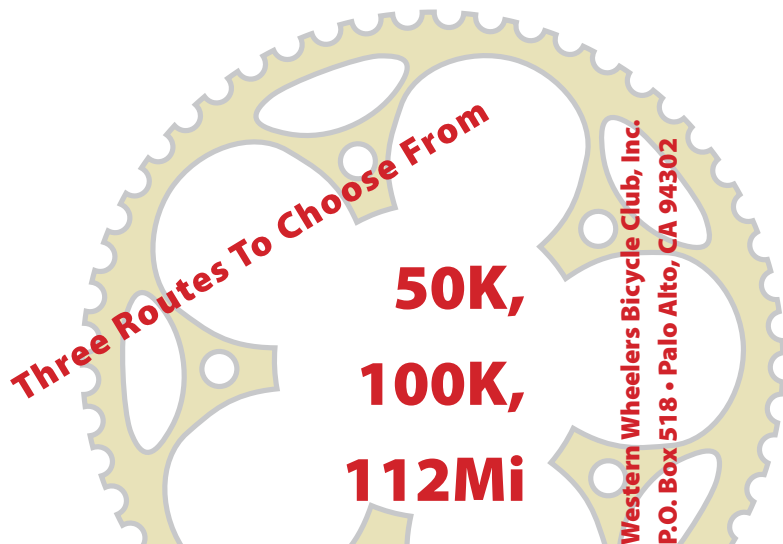

PALO ALTO,
CALIFORNIA

Sunday, June 3, 2007
Palo Alto, California •

Western Wheelers Bicycle Club, Inc.
P.O. Box 518 • Palo Alto, CA 94302

PRST STD
AUTO
U.S. POSTAGE PAID
PALO ALTO, CA
Permit No. 391

If mailed individually,
use first class stamp

Sequoia 2007 T-shirts

You can order a T-shirt featuring this year's Sequoia logo. T-shirts are available in sizes S to XL. If you order your T-shirt by May 20th, you can pick it up at the end of the ride. Otherwise the shirt will be mailed to you.

Sequoia Jerseys

Short sleeve jerseys are currently available in both men's and women's sizes (S to XXL) in both the Sequoia and Western Wheelers Club designs. These colorful jerseys are made by Voler using its top-of-the-line SQ Pro fabric. Not sure what size to order? Just check out the Voler site: www.velowear.com/help.asp#Sizing